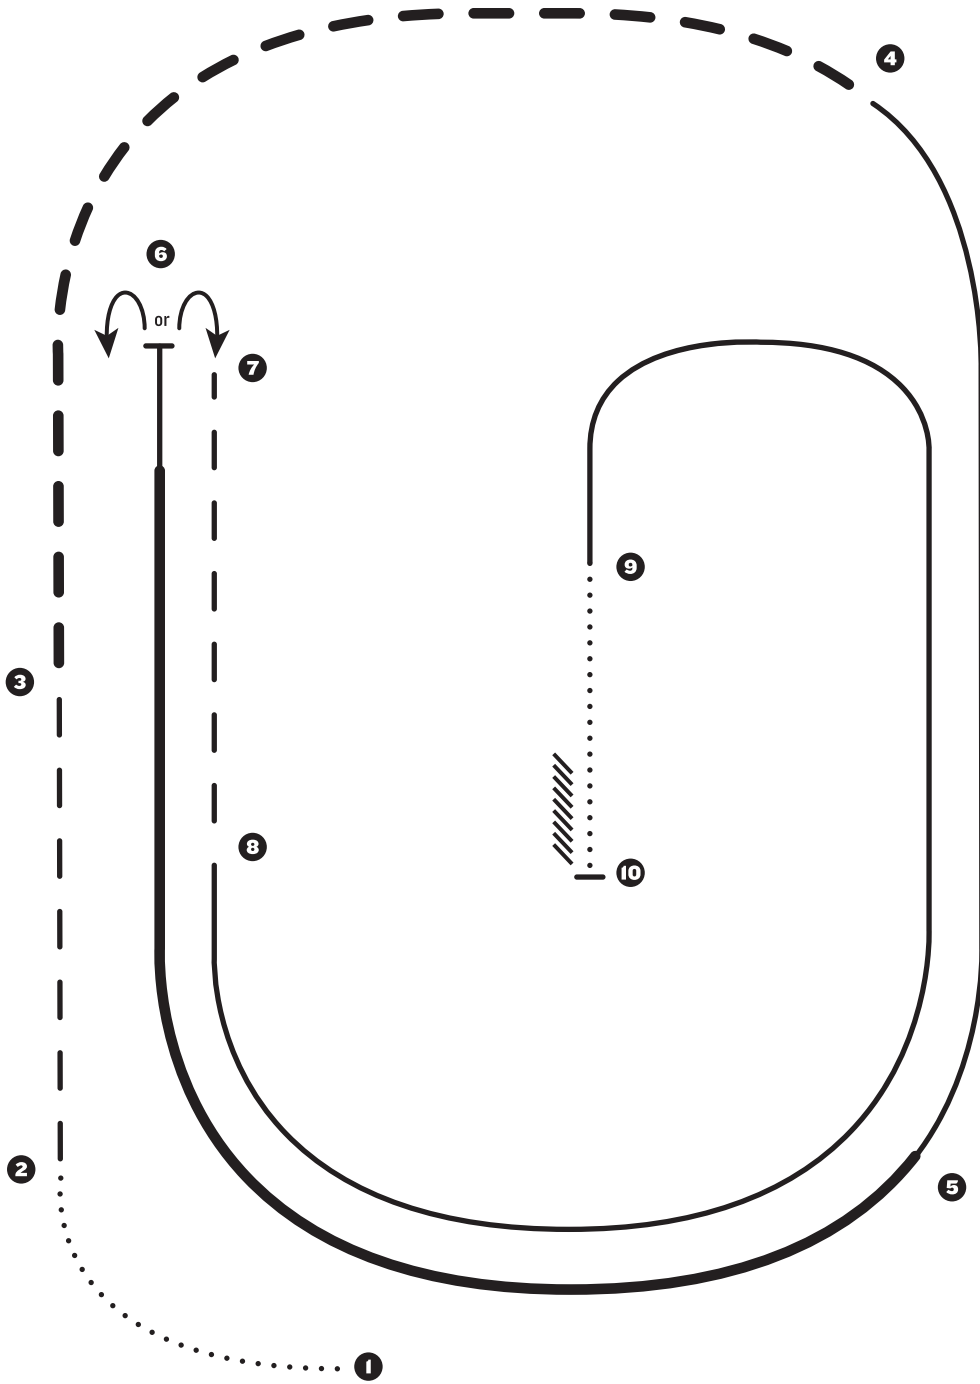

OPTIONAL VRH AND RHC RANCH RIDING PATTERN 3

LEGEND

.....	Walk
.....	Extended Walk
- - -	Trot
- - -	Extended Trot
————	Lope
————	Extended Lope
//////	Back

When establishing the course, the following distances are suggested. Patterns may begin in either direction and markers are optional.

1. Walk from 1 to 2 - 30 feet
2. Trot from 2 - 3 - 120 feet
3. Extended Trot from 3 to 4 - 240 feet
4. Lope from 4 to 5 - 150 feet
5. Extended the lope from 5 to 6 (collect lope before stopping) - 200 feet
6. Stop at 6; reverse (either direction)
7. Trot from 7 to 8 - 120 feet
8. Lope from 8 until even with 9; turn towards middle of arena and continue loping to 9 - 150 feet
9. Walk from 9 to 10 - 30 feet
10. Stop and back at 10 - approximately one horse length

Note: The drawn description of this pattern is only intended for the general depiction of the pattern. Exhibitors should utilize the arena space to best exhibit their horses.