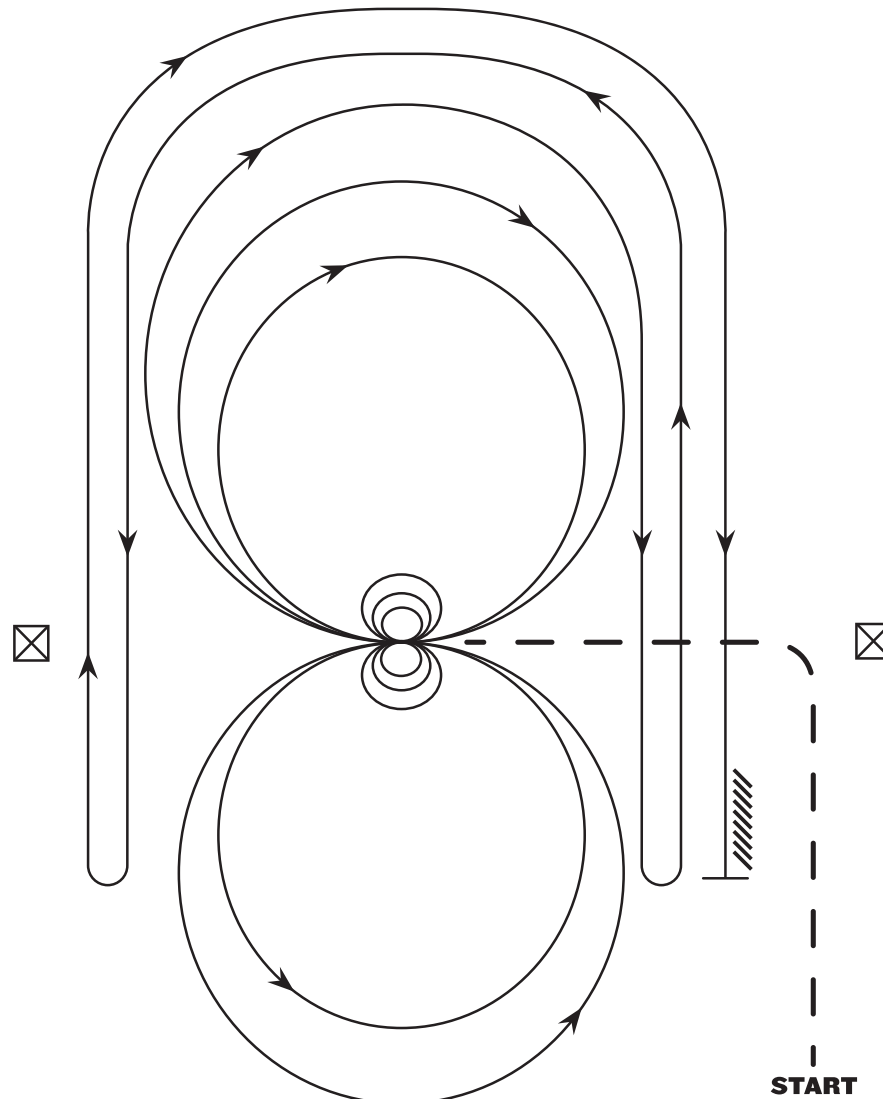

Mandatory Markers along Fence or Wall: The judge shall indicate with markers on arena fence or wall the center of the pattern.

Ride pattern as follows: Trot to center of arena and stop.

1. Complete 3 spins in one direction. Hesitate.
2. Complete 3 spins in the opposite direction. Hesitate.
3. Beginning on right lead, complete two large fast circles to the right. Change leads at center of arena.
4. Complete two large fast circles to the left. Change leads at center of arena.
5. Begin a large circle to the right but do not close this circle. Run down the right side of the arena past the center marker and do a left roll back at least 20 feet from the wall or fence, no hesitation.
6. Continue back around the previous circle but do not close this circle. Run down the left side of the arena past the center marker and do a right roll back at least 20 feet from the wall or fence, no hesitation.
7. Continue back around previous circle, but do not close this circle. Run down the right side of the arena past the center marker and do a sliding stop at least 20 feet from the wall or fence. Back up at least 10 feet. Hesitate to show completion of pattern.