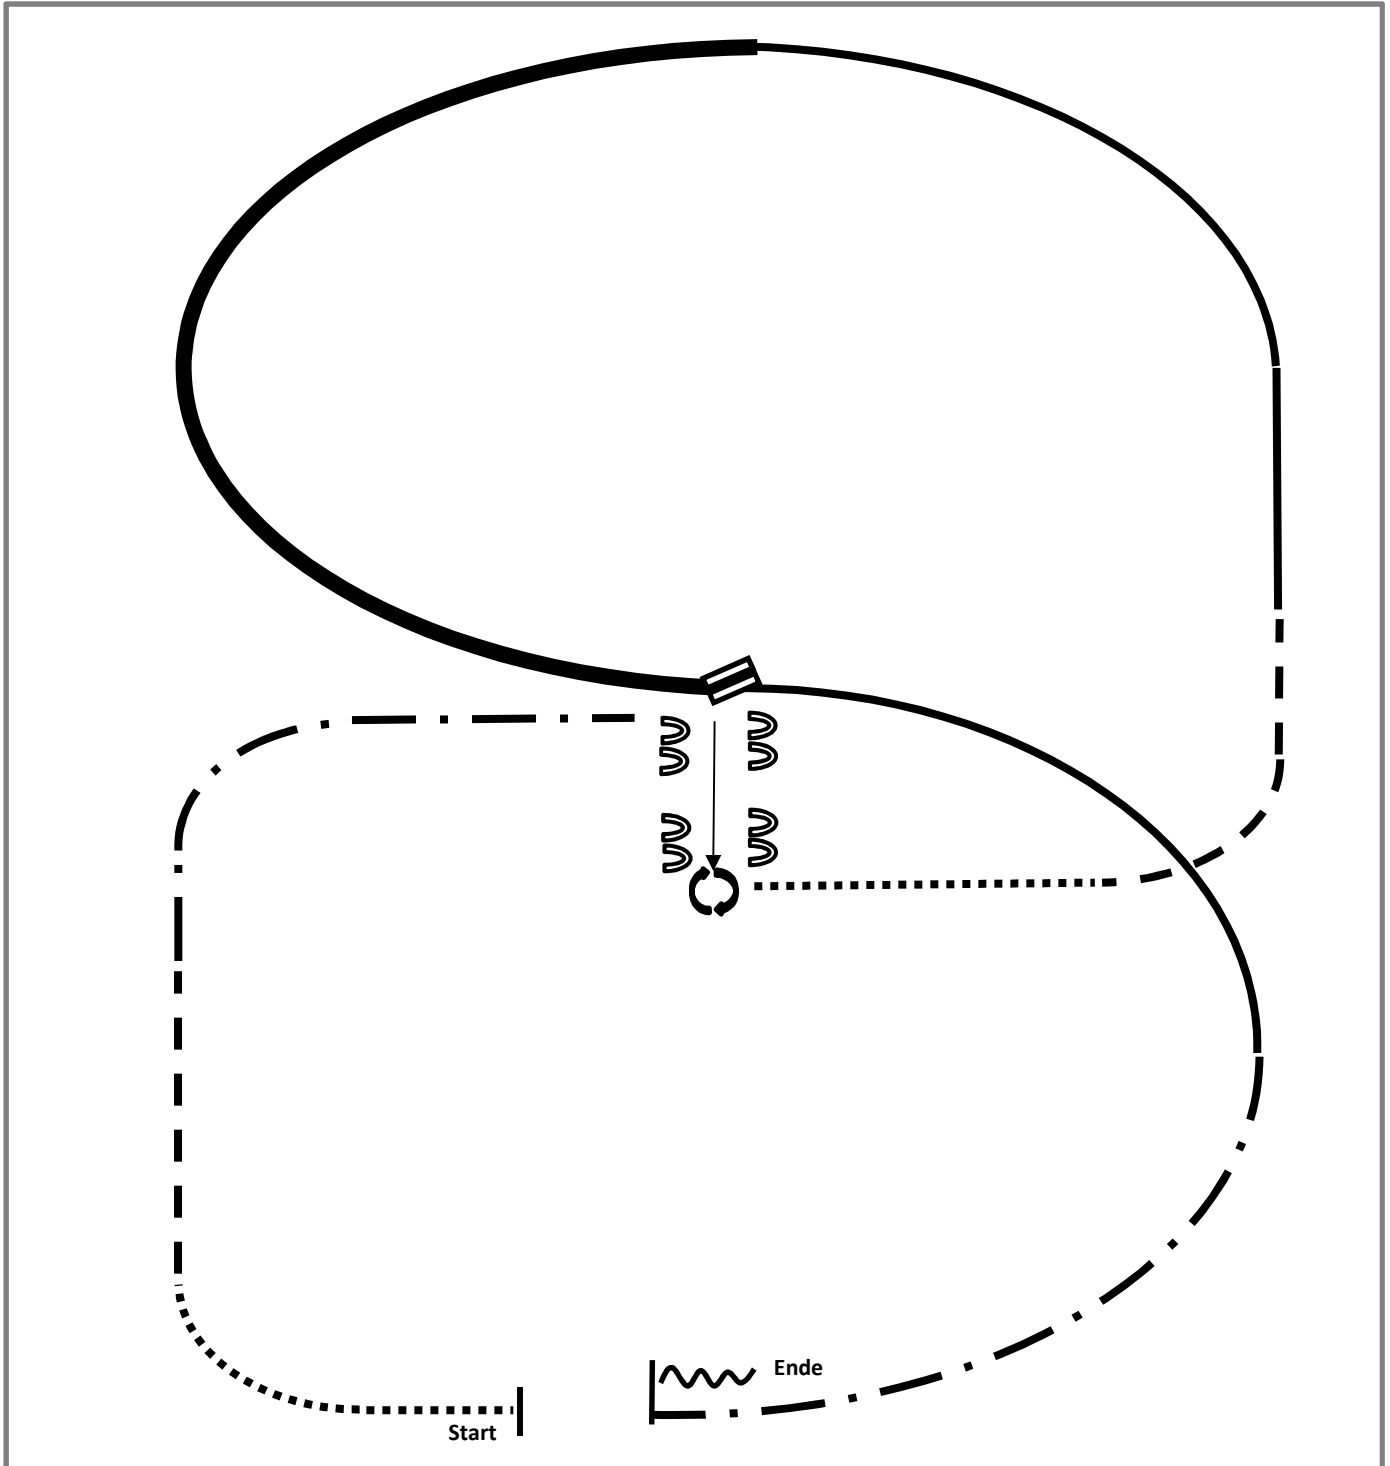

2015 Ranch Riding Pattern 3 (Arenagröße mind. 20x40): LK 1-3 A/B

1.Walk	7.Trot
2.Trot	8.Lope left lead
3.Ext. Trot to the center	9.Ext. Lope left lead
4.Stop, Sidepass right	10.Change leads
5.Turn 360° each direction (either way first)	11.Lope right lead
6.Walk	12.Ext. Trot
	13.Stop, Back

	Back
	Lope
	Ext. Lope
	Trot
	Ext. Trot
	Walk
	Lead change flying/simple