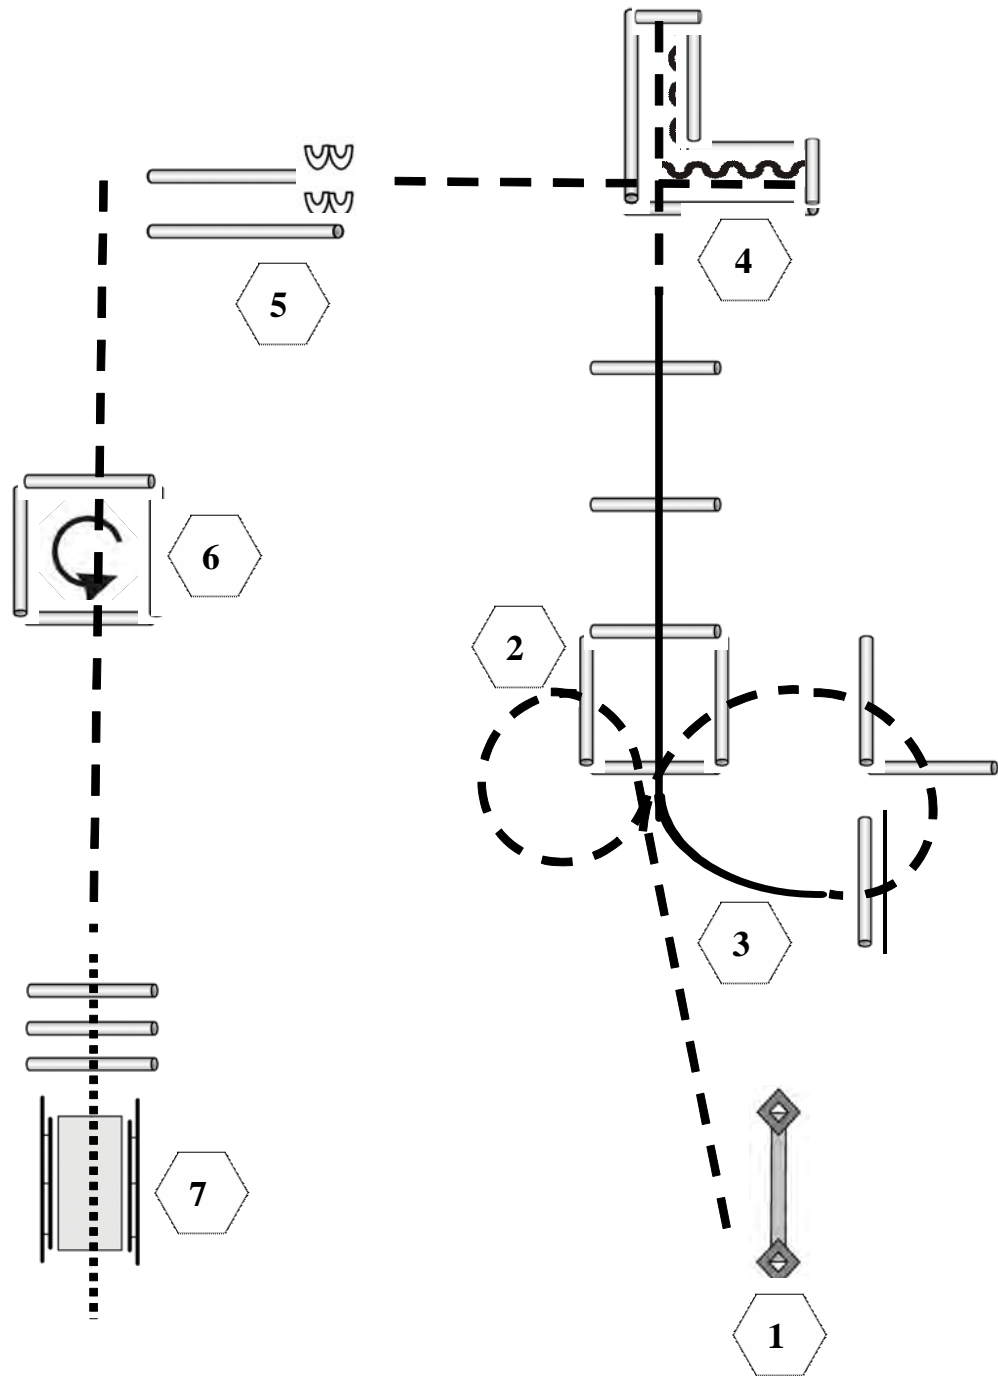

Trail

Kat. C

LK 1/2

1. Tor
2. Jog Over
3. Lope Over
4. Jog In, Back Up, Jog Out
5. Sidepass rechts
6. Jog In, 360° Drehung links, Jog Out
7. Walk Over, Brücke

	Back Up
	Walk
	Jog
	Lope
	Wechsel
	Erhöhung