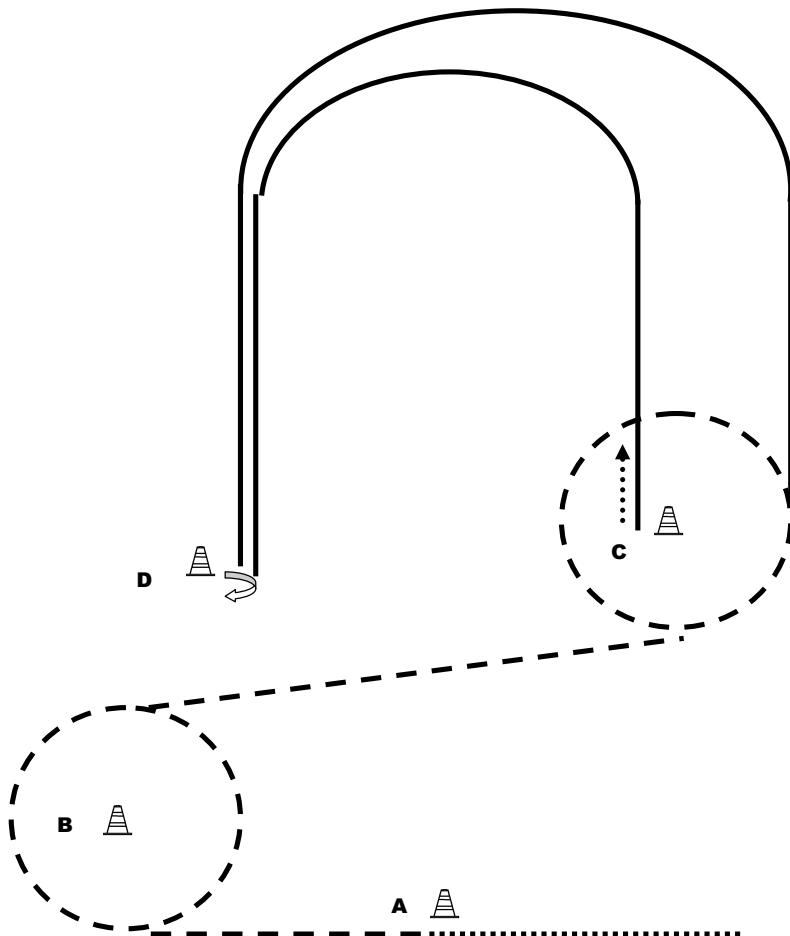

Horsemanship Klasse LK 3 A

Christina Bröhl/30

1. Schritt – bis A Übergang jog – Jogvolte rechts um B – Jogvolte links um C
2. Lope links – Stop bei D
3. HHW 180 ° rechts lope rechts bis C- Stop 1 Pferdelänge back