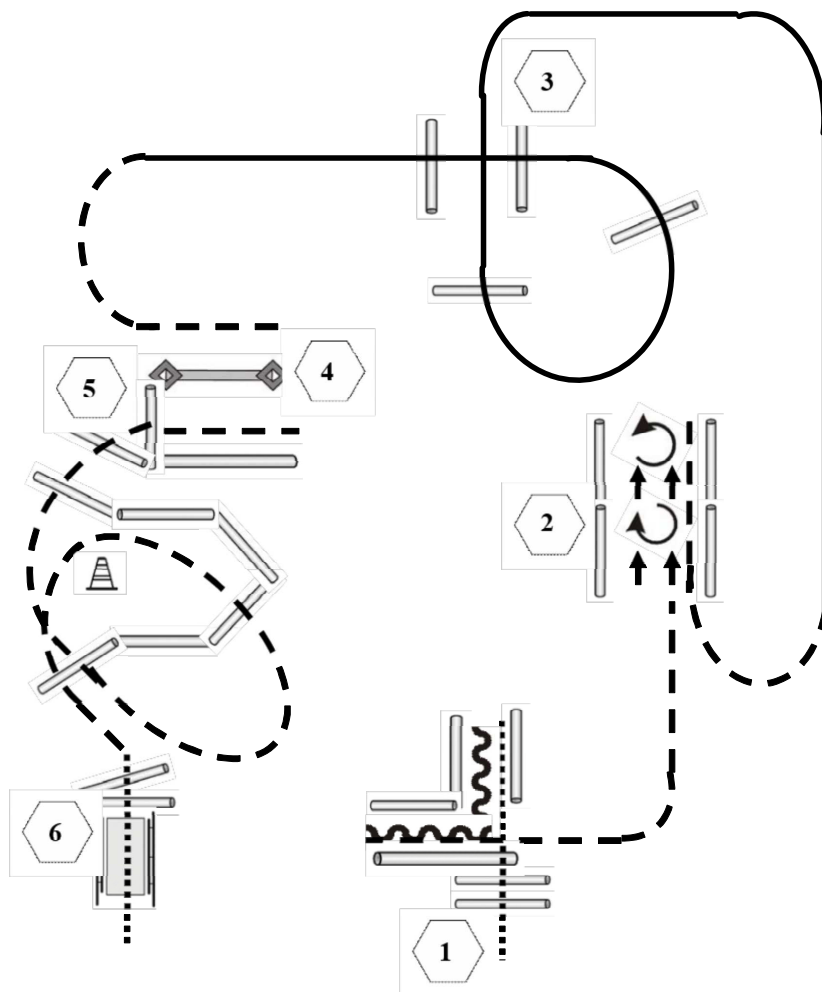

Trail

Kat. A/B

LK 3

1. Walk Over, Back Up, Jog Out
2. Sidepass rechts, 180° HHW rechts, Sidepass links, 270° HHW links,
3. Lope Over-Stangen
4. Tor
5. Jog-Over-Stangen
6. Walk Over, Brücke