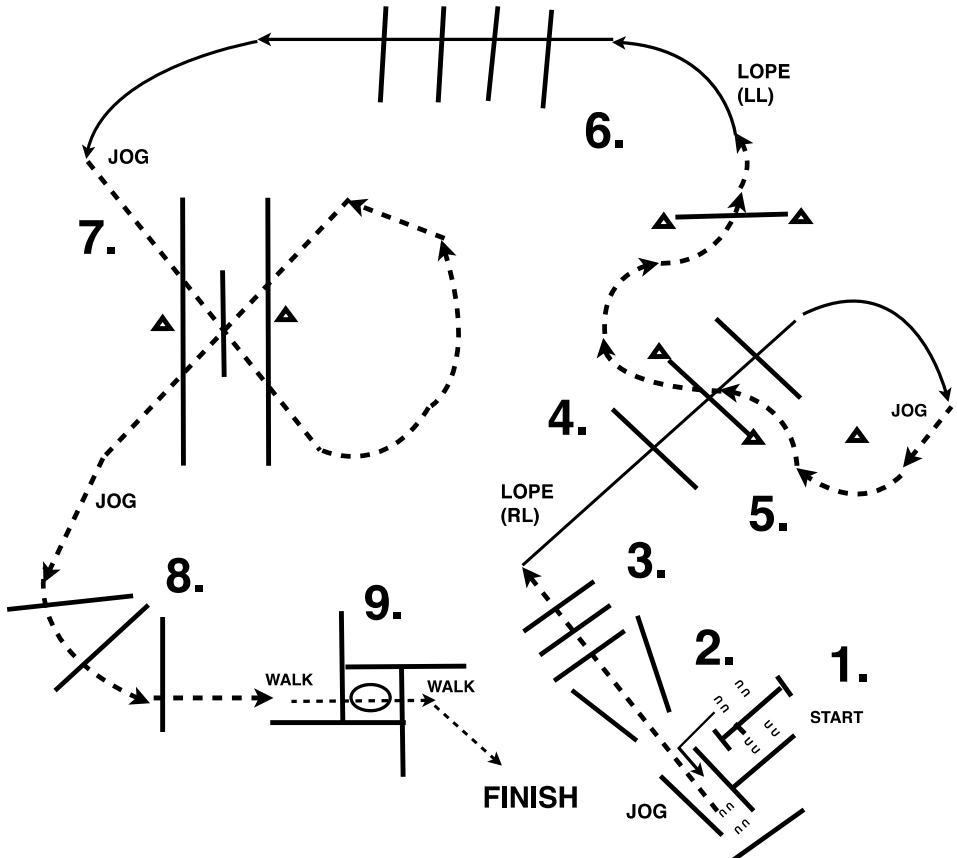

Pattern 2

Jun. Trail

25 X 50

TRAIL COURSES DESIGNED BY:
TIM THE TRAIL MAN LLC.
COPYRIGHT 2014. ALL RIGHTS RESERVED

1. GATE: RIGHT HAND RIDE THRU CLOSE.
2. BACK THRU POLES, JOG OUT CHUTE.
3. JOG OVER POLES
4. LOPE OVER POLES (RIGHT LEAD)
5. JOG THRU SERPENTINE, JOG OVER POLES
6. LOPE OVER POLES (LEFT LEAD).

7. BREAK TO JOG, JOG OVER POLES.
8. JOG OVER POLES.
9. WALK INTO BOX, 360 TURN EITHER WAY, WALK OUT BOX.